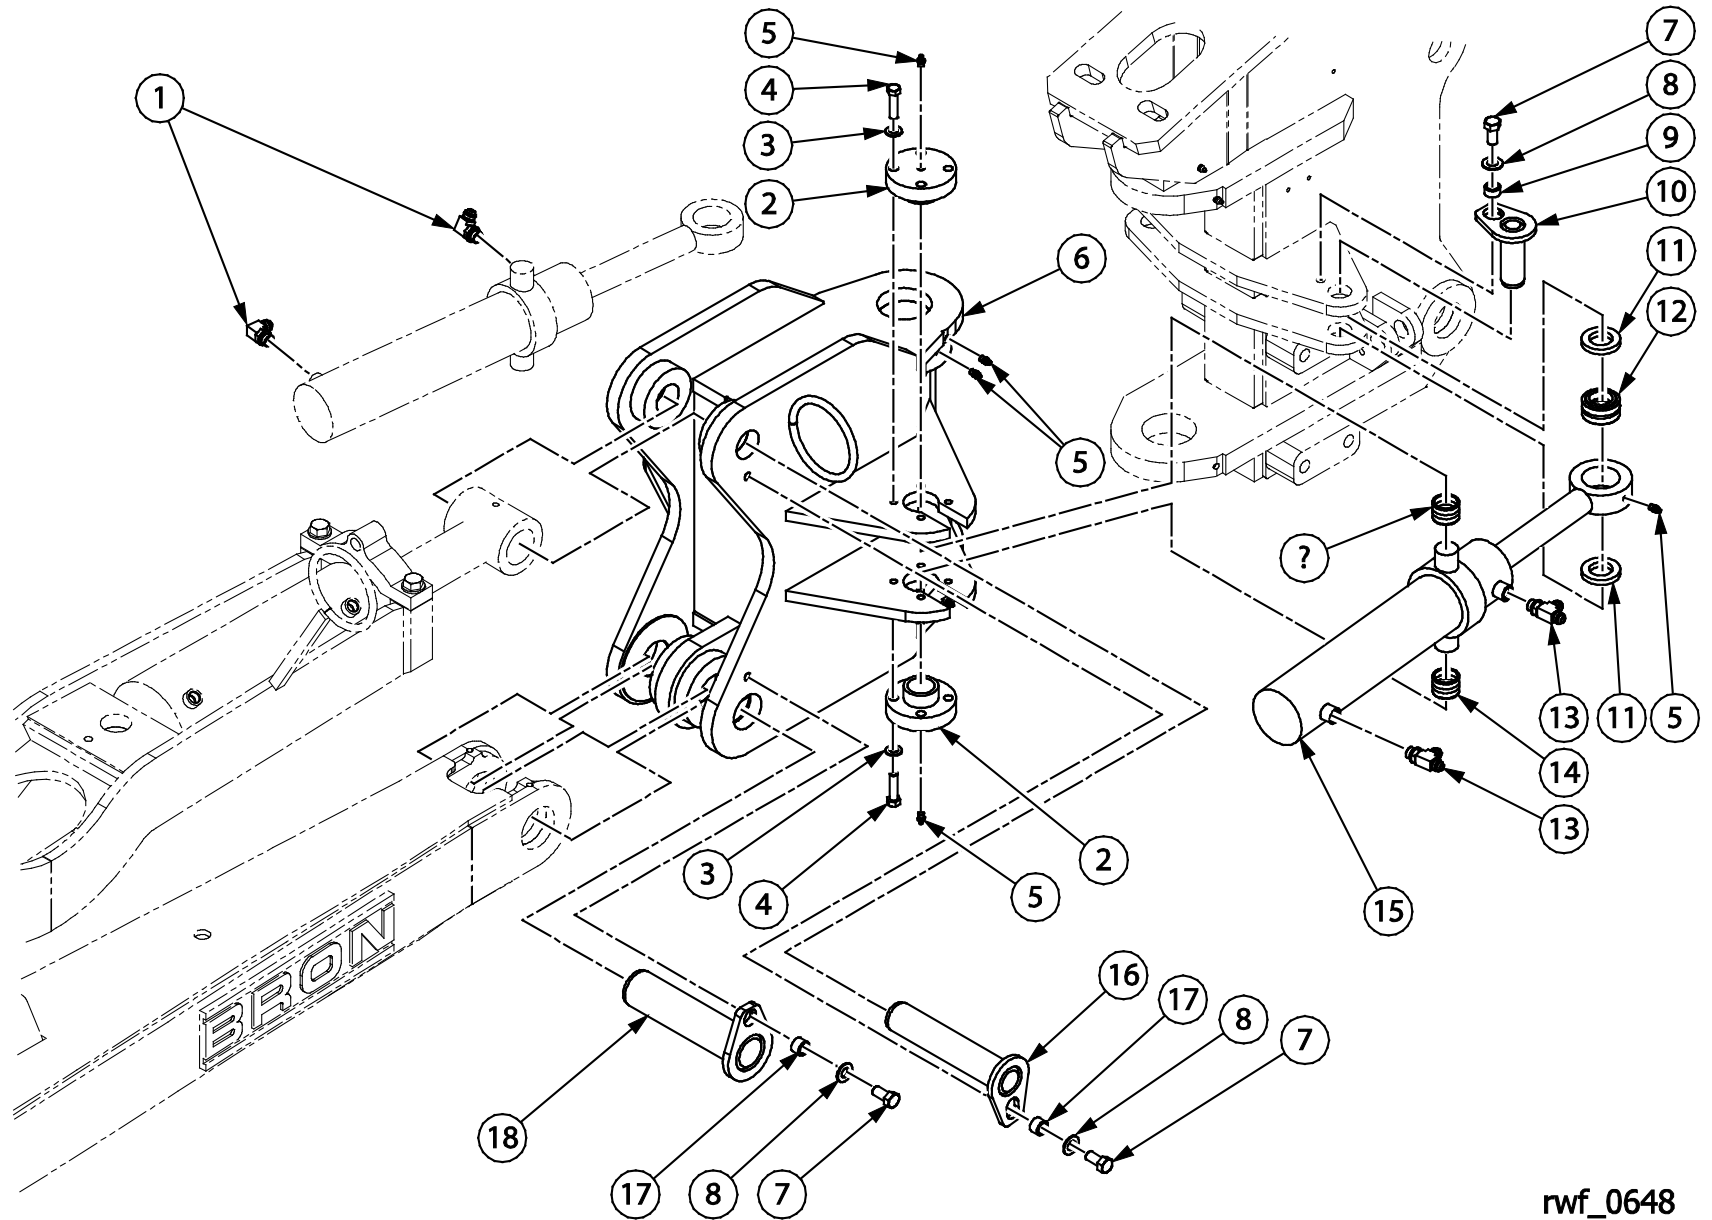

rwf_0644

Item	Quantity	Part Number	Description
1	1	31218	MAIN MAST WELDMENT
2	2	17850	LIFT CYLINDER TRUNNION ROUND BAR
3	12	80581	WASHER
4	8	80092	HEX HEAD BOLT
5	7	80680	STRAIGHT GREASE FITTING
6	4	116808	BUSHING
7	8	80073	HEX HEAD BOLT
8	8	80580	WASHER
9	4	13877	SWING CYLINDER TRUNNION PLATE
10	4	17838	PIN ASSEMBLY
11	4	115057	BOLT SPACER
12	4	80091	HEX HEAD BOLT
13	1	13809	LIFT CYLINDER (SEE SECTION 9 FOR ASSEMBLY BREAKDOWN)
14	1	10729	SWIVEL BUSHING
15	2	90251	90° ADAPTER
16	2	15352	BUSHING

rwf_0646

Item	Quantity	Part Number	Description
1	1	13891	PIN ASSEMBLY
2	1	115057	BOLT SPACER
3	1	80581	WASHER
4	1	80089	HEX HEAD BOLT
5	1	30492	UPPER LINK WELDMENT
6	2	80682	90° GREASE FITTING
7	2	16323	BUSHING
8	1	20238	ATTITUDE CYLINDER
9	3	15352	• BUSHING
*	1	11180	• SEAL KIT
10	1	80680	STRAIGHT GREASE FITTING
11	1	17784	INDICATOR ROD
12	1	90246	90° ADAPTER
13	1	90413	SWIVEL TEE
14	1	90247	90° ADAPTER
15	1	90993	STRAIGHT ADAPTER
16	1	90244	90° ADAPTER
17	1	14816	HOLDING VALVE
18	1	90956	STRAIGHT REDUCER
19	1	90232	45° ADAPTER
20	2	80111	HEX HEAD BOLT
21	2	80582	WASHER

rwf_0647

Item	Quantity	Part Number	Description
1	2	80519	LOCK NUT
2	1	17831	PIVOT ARM WELDMENT
3	4	80682	90° GREASE FITTING
4	1	30493	LOWER LINK WELDMENT
5	4	16323	BUSHING
6	2	80584	WASHER
7	2	17795	BOSS
8	1	17835	THREADED ROD
9	2	16192	RED ISOLATOR
10	2	10498	PIN ASSEMBLY
11	2	115057	BOLT SPACER
12	2	80581	WASHER
13	2	80089	HEX HEAD BOLT
14	1	17834	TOP PLATE WELDMENT

rwf_0648

Item	Quantity	Part Number	Description
1	2	90246	90° ADAPTER
2	4	13877	SWING CYLINDER TRUNNION PLATE
3	16	80580	WASHER
4	16	80073	HEX HEAD BOLT
5	11	80680	STRAIGHT GREASE FITTING
6	1	31230	REAR MAST WELDMENT
7	4	80089	HEX HEAD BOLT
8	4	80581	WASHER
9	2	115057	BOLT SPACER
10	2	10494	PIN ASSEMBLY
11	4	16840	RUBBER SPACER
12	2	10722	SWIVEL BUSHING
13	4	90524	RUN TEE
14	4	116808	BUSHING
15	2	13808	SWING CYLINDERS (SEE SECTION 8 FOR ASSEMBLY BREAKDOWN)
16	1	17855	PIN ASSEMBLY
17	2	114862	BOLT SPACER
18	1	17840	PIN ASSEMBLY