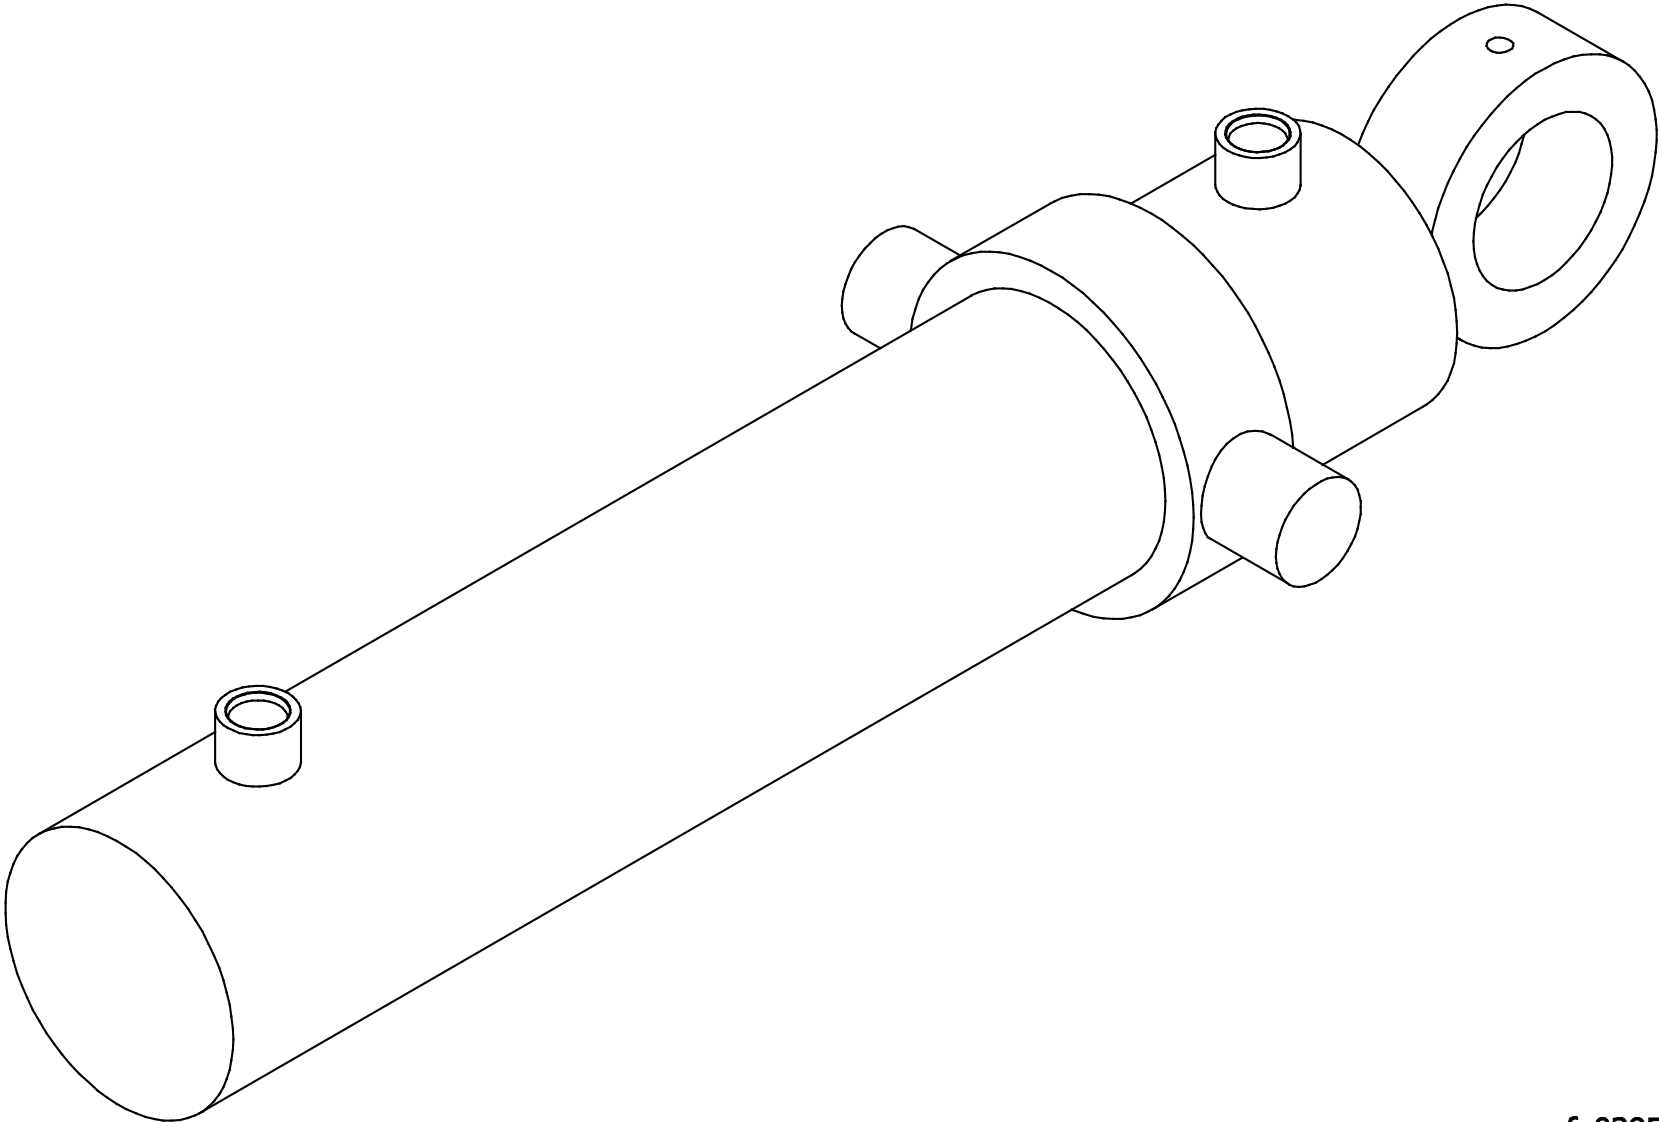

rwf_0395

Item	Quantity	Part Number	Description
1	1	14122	BARREL WELDMENT
2	1	10719	STOVER NUT
3	1	14124	PISTON
4	1	14123	ROD WELDMENT
5	1	14125	GLAND
6	1	80680	STRAIGHT GREASE FITTING
7	1	10722	SWIVEL BUSHING
8	1	14126	SEAL KIT