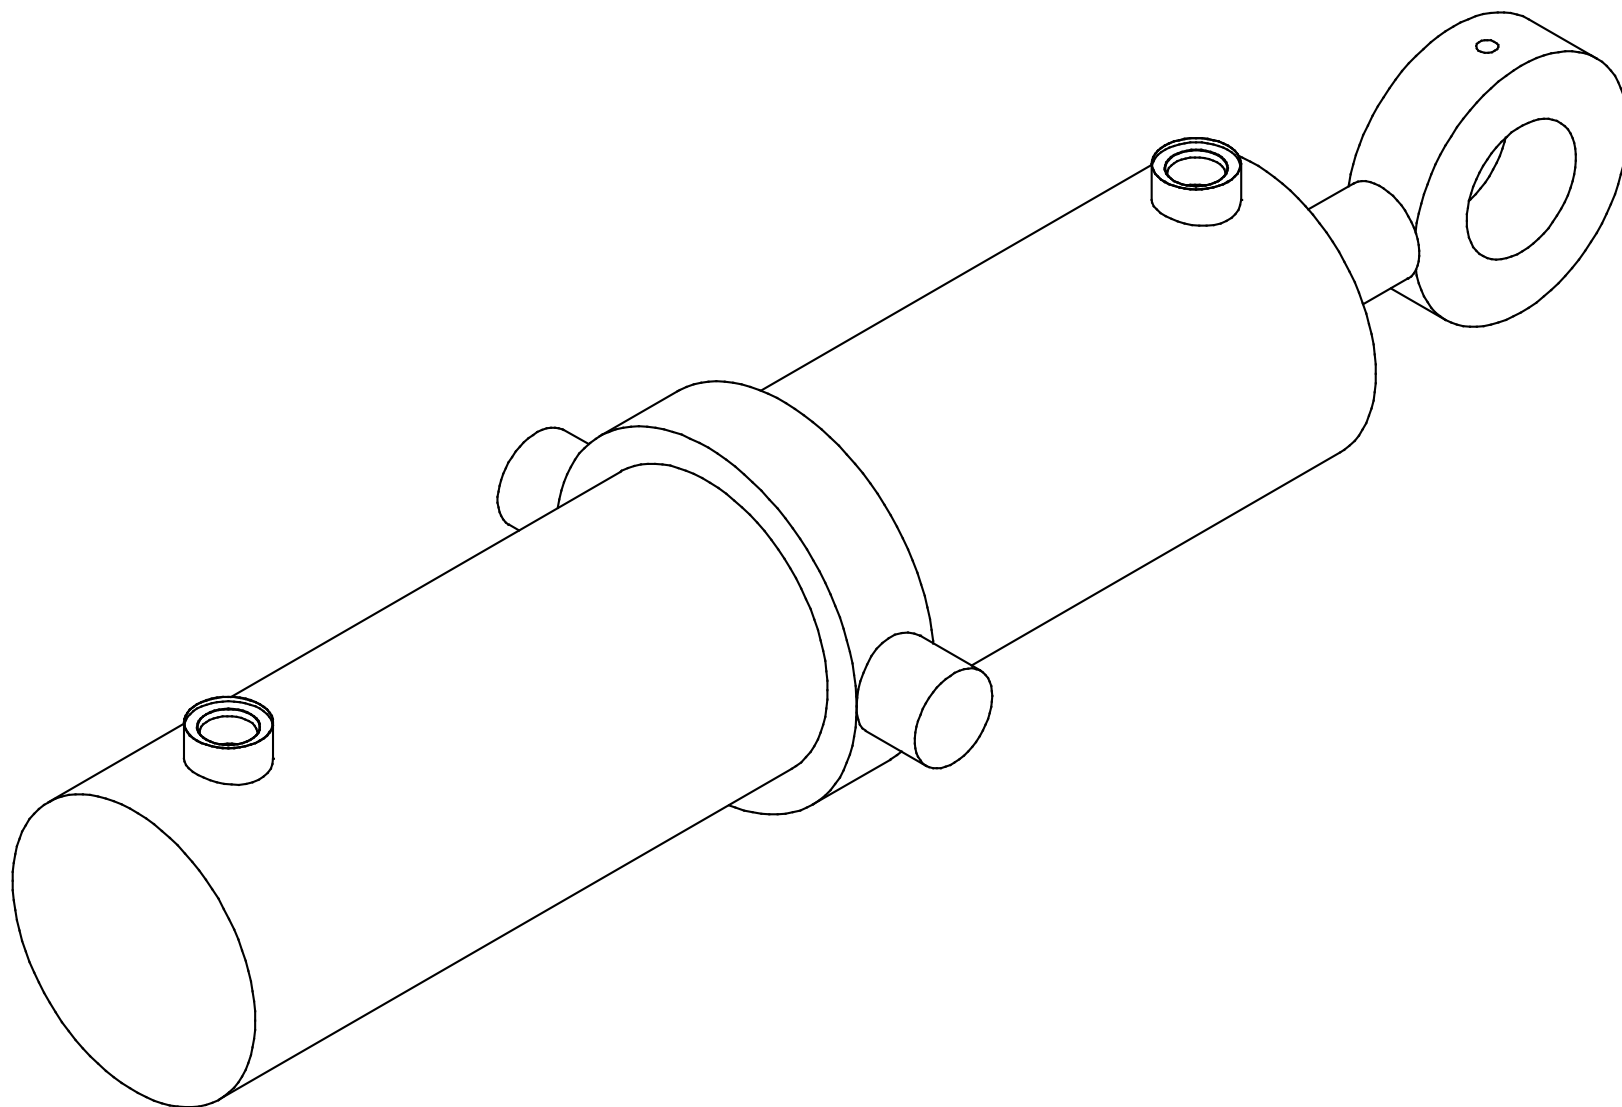

rwf_0652

Item	Quantity	Part Number	Description
1	1	14117	BARREL WELDMENT
2	1	10726	STOVER NUT
3	1	14119	PISTON
4	1	14118	ROD WELDMENT
5	1	14120	GLAND
6	1	80680	STRAIGHT GREASE FITTING
7	1	10729	SWIVEL BUSHING
8	1	14121	SEAL KIT