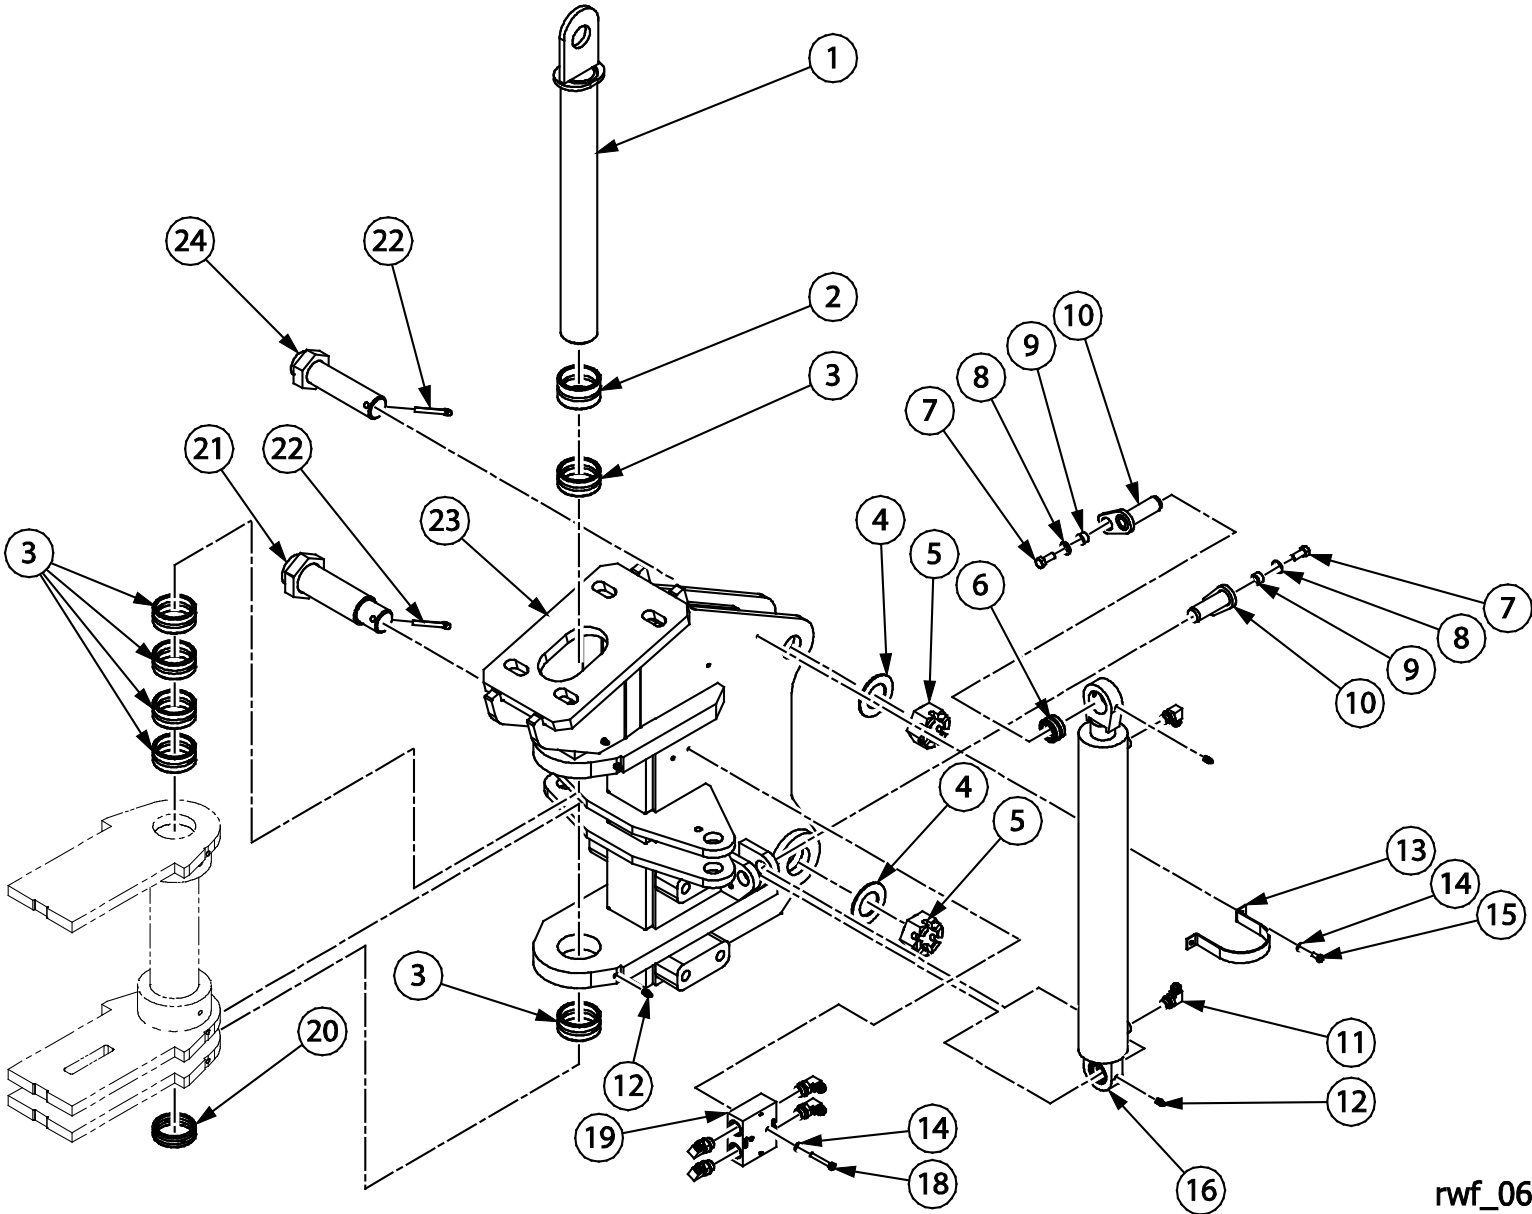

rwf_0644

Item	Quantity	Part Number	Description
1	1	31218	MAIN MAST WELDMENT
2	2	17850	LIFT CYLINDER TRUNNION ROUND BAR
3	12	80581	WASHER
4	8	80092	HEX HEAD BOLT
5	7	80680	STRAIGHT GREASE FITTING
6	4	116808	BUSHING
7	8	80073	HEX HEAD BOLT
8	8	80580	WASHER
9	4	13877	SWING CYLINDER TRUNNION PLATE
10	4	17838	PIN ASSEMBLY
11	4	115057	BOLT SPACER
12	4	80091	HEX HEAD BOLT
13	1	13809	LIFT CYLINDER (SEE SECTION 9 FOR ASSEMBLY BREAKDOWN)
14	1	10729	SWIVEL BUSHING
15	2	90251	90° ADAPTER
16	2	15352	BUSHING

rwf_0646

Item	Quantity	Part Number	Description
1	1	13891	PIN ASSEMBLY
2	1	115057	BOLT SPACER
3	1	80581	WASHER
4	1	80089	HEX HEAD BOLT
5	1	30492	UPPER LINK WELDMENT
6	2	80682	90° GREASE FITTING
7	2	16323	BUSHING
8	1	20238	ATTITUDE CYLINDER
9	3	15352	• BUSHING
*	1	11180	• SEAL KIT
10	1	80680	STRAIGHT GREASE FITTING
11	1	17784	INDICATOR ROD
12	1	90246	90° ADAPTER
13	1	90413	SWIVEL TEE
14	1	90247	90° ADAPTER
15	1	90993	STRAIGHT ADAPTER
16	1	90244	90° ADAPTER
17	1	14816	HOLDING VALVE
18	1	90956	STRAIGHT REDUCER
19	1	90232	45° ADAPTER
20	2	80111	HEX HEAD BOLT
21	2	80582	WASHER

rwf_0647

Item	Quantity	Part Number	Description
1	2	80519	LOCK NUT
2	1	17831	PIVOT ARM WELDMENT
3	4	80682	90° GREASE FITTING
4	1	30493	LOWER LINK WELDMENT
5	4	16323	BUSHING
6	2	80584	WASHER
7	2	17795	BOSS
8	1	17835	THREADED ROD
9	2	16192	RED ISOLATOR
10	2	10498	PIN ASSEMBLY
11	2	115057	BOLT SPACER
12	2	80581	WASHER
13	2	80089	HEX HEAD BOLT
14	1	17834	TOP PLATE WELDMENT

rwf_0648

Item	Quantity	Part Number	Description
1	2	90246	90° ADAPTER
2	4	13877	SWING CYLINDER TRUNNION PLATE
3	16	80580	WASHER
4	16	80073	HEX HEAD BOLT
5	11	80680	STRAIGHT GREASE FITTING
6	1	31230	REAR MAST WELDMENT
7	4	80089	HEX HEAD BOLT
8	4	80581	WASHER
9	2	115057	BOLT SPACER
10	2	10494	PIN ASSEMBLY
11	4	16840	RUBBER SPACER
12	2	10722	SWIVEL BUSHING
13	4	90524	RUN TEE
14	4	116808	BUSHING
15	2	13808	SWING CYLINDERS (SEE SECTION 8 FOR ASSEMBLY BREAKDOWN)
16	1	17855	PIN ASSEMBLY
17	2	114862	BOLT SPACER
18	1	17840	PIN ASSEMBLY