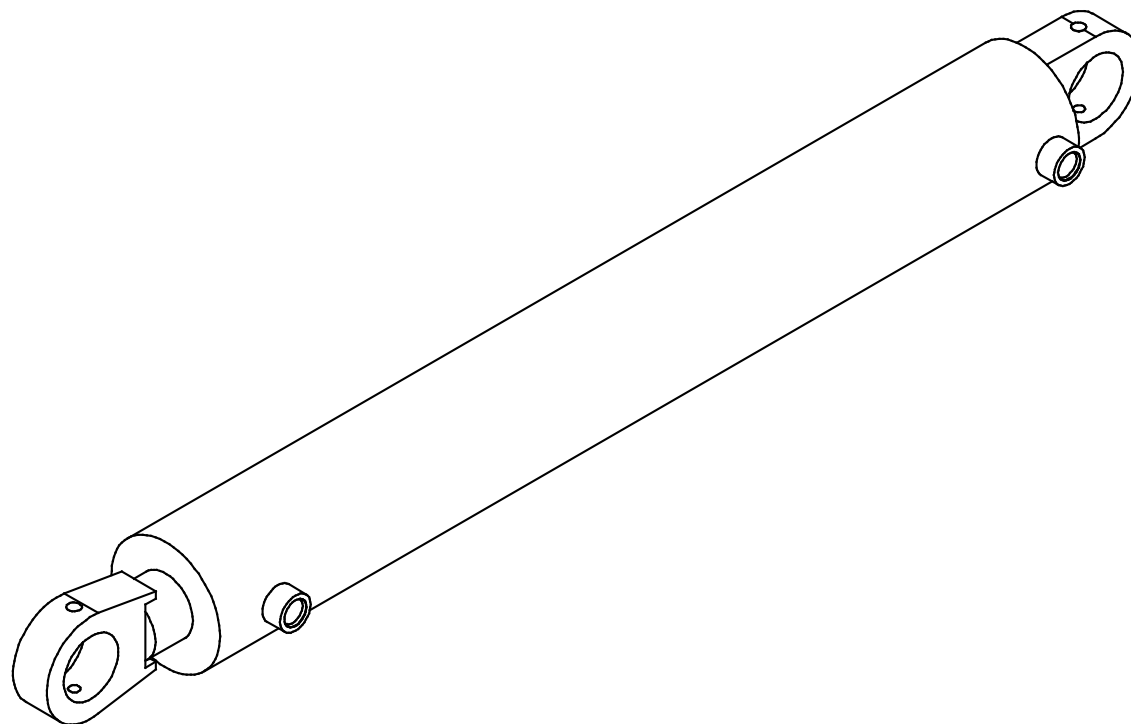

rwf_0154

Item	Quantity	Part Number	Description
1	2	12981	SWIVEL BUSHING
2	1	13450	SEAL KIT