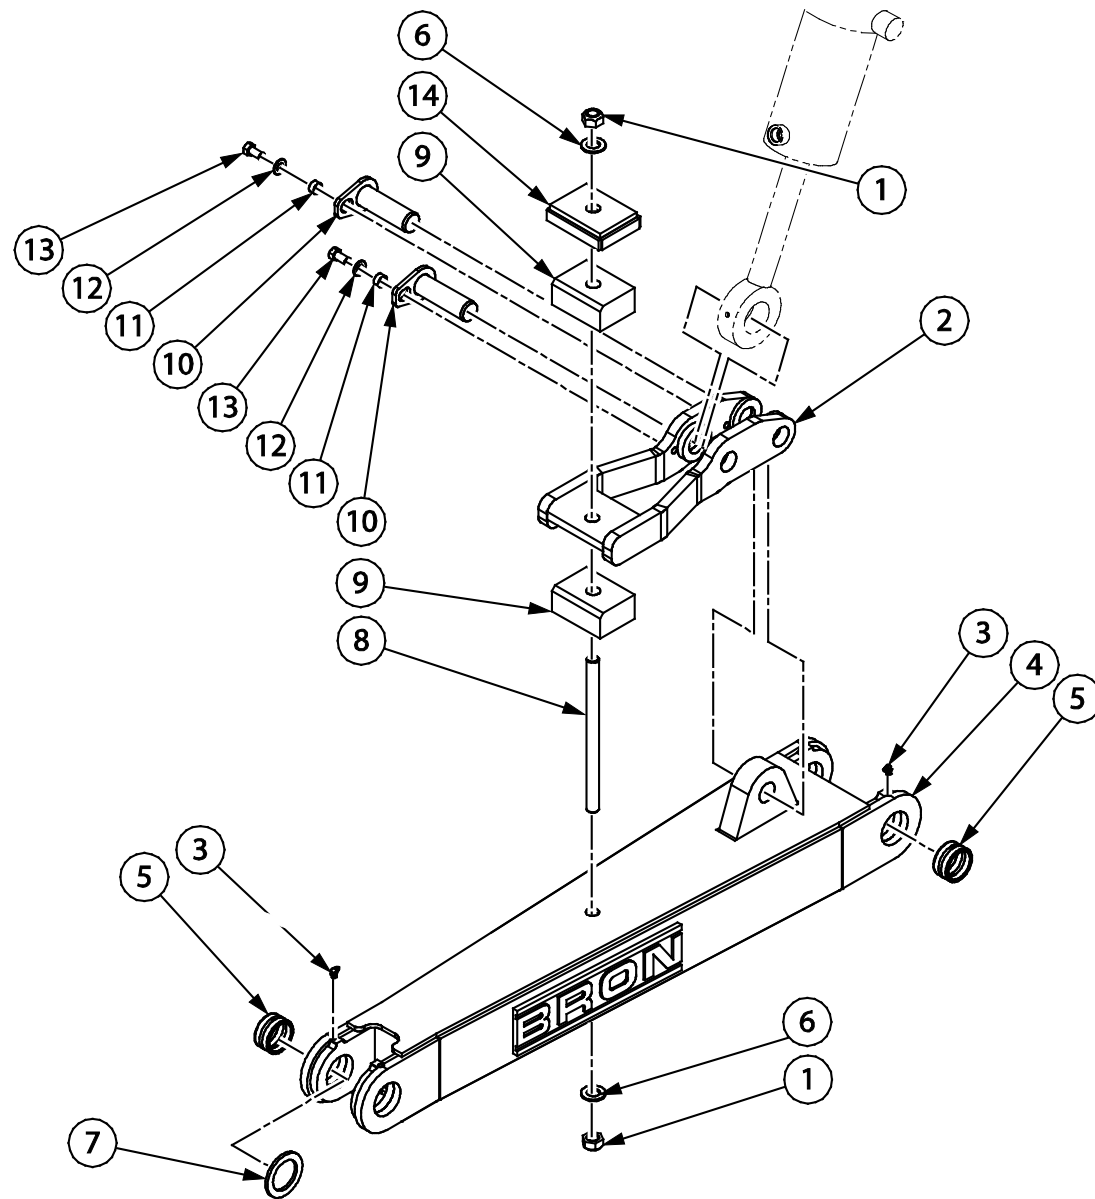

1 BACKPLATE (BACKPLATE SHOWN FOR ILLUSTRATIVE PURPOSES ONLY)

V75-III

PARTS MANUAL

Item	Quantity	Part Number	Description
1	4	113154	BUSHING
2	2	80070	HEX HEAD BOLT
3	4	80581	WASHER
4	4	115057	BOLT SPACER
5	1	117741	PIN ASSEMBLY
6	3	117728	RETAINER PLATE
7	2	117674	BUSHING
8	4	90246	90° ADAPTER
9	4	16840	RUBBER SPACER
10	2	80680	STRAIGHT GREASE FITTING
11	2	13808	SWING CYLINDERS (REFER TO SECTION 8 FOR ASSEMBLY BREAKDOWN)
12	2	10722	SWIVEL BUSHING
13	2	10494	PIN ASSEMBLY
14	2	80089	HEX HEAD BOLT

rwf_0644

Item	Quantity	Part Number	Description
1	1	31218	MAIN MAST WELDMENT
2	2	17850	LIFT CYLINDER TRUNNION ROUND BAR
3	12	80581	WASHER
4	8	80092	HEX HEAD BOLT
5	7	80680	STRAIGHT GREASE FITTING
6	4	116808	BUSHING
7	8	80073	HEX HEAD BOLT
8	8	80580	WASHER
9	4	13877	SWING CYLINDER TRUNNION PLATE
10	4	17838	PIN ASSEMBLY
11	4	115057	BOLT SPACER
12	4	80091	HEX HEAD BOLT
13	1	13809	LIFT CYLINDER (SEE SECTION 9 FOR ASSEMBLY BREAKDOWN)
14	1	10729	SWIVEL BUSHING
15	2	90251	90° ADAPTER
16	2	15352	BUSHING

rwf_0646

Item	Quantity	Part Number	Description
1	1	13891	PIN ASSEMBLY
2	1	115057	BOLT SPACER
3	1	80581	WASHER
4	1	80089	HEX HEAD BOLT
5	1	30492	UPPER LINK WELDMENT
6	2	80682	90° GREASE FITTING
7	2	16323	BUSHING
8	1	20238	ATTITUDE CYLINDER
9	3	15352	• BUSHING
*	1	11180	• SEAL KIT
10	1	80680	STRAIGHT GREASE FITTING
11	1	17784	INDICATOR ROD
12	1	90246	90° ADAPTER
13	1	90413	SWIVEL TEE
14	1	90247	90° ADAPTER
15	1	90993	STRAIGHT ADAPTER
16	1	90244	90° ADAPTER
17	1	14816	HOLDING VALVE
18	1	90956	STRAIGHT REDUCER
19	1	90232	45° ADAPTER
20	2	80111	HEX HEAD BOLT
21	2	80582	WASHER

rwf_0647

Item	Quantity	Part Number	Description
1	2	80519	LOCK NUT
2	1	17831	PIVOT ARM WELDMENT
3	4	80682	90° GREASE FITTING
4	1	30493	LOWER LINK WELDMENT
5	4	16323	BUSHING
6	2	80584	WASHER
7	2	17795	BOSS
8	1	17835	THREADED ROD
9	2	16192	RED ISOLATOR
10	2	10498	PIN ASSEMBLY
11	2	115057	BOLT SPACER
12	2	80581	WASHER
13	2	80089	HEX HEAD BOLT
14	1	17834	TOP PLATE WELDMENT