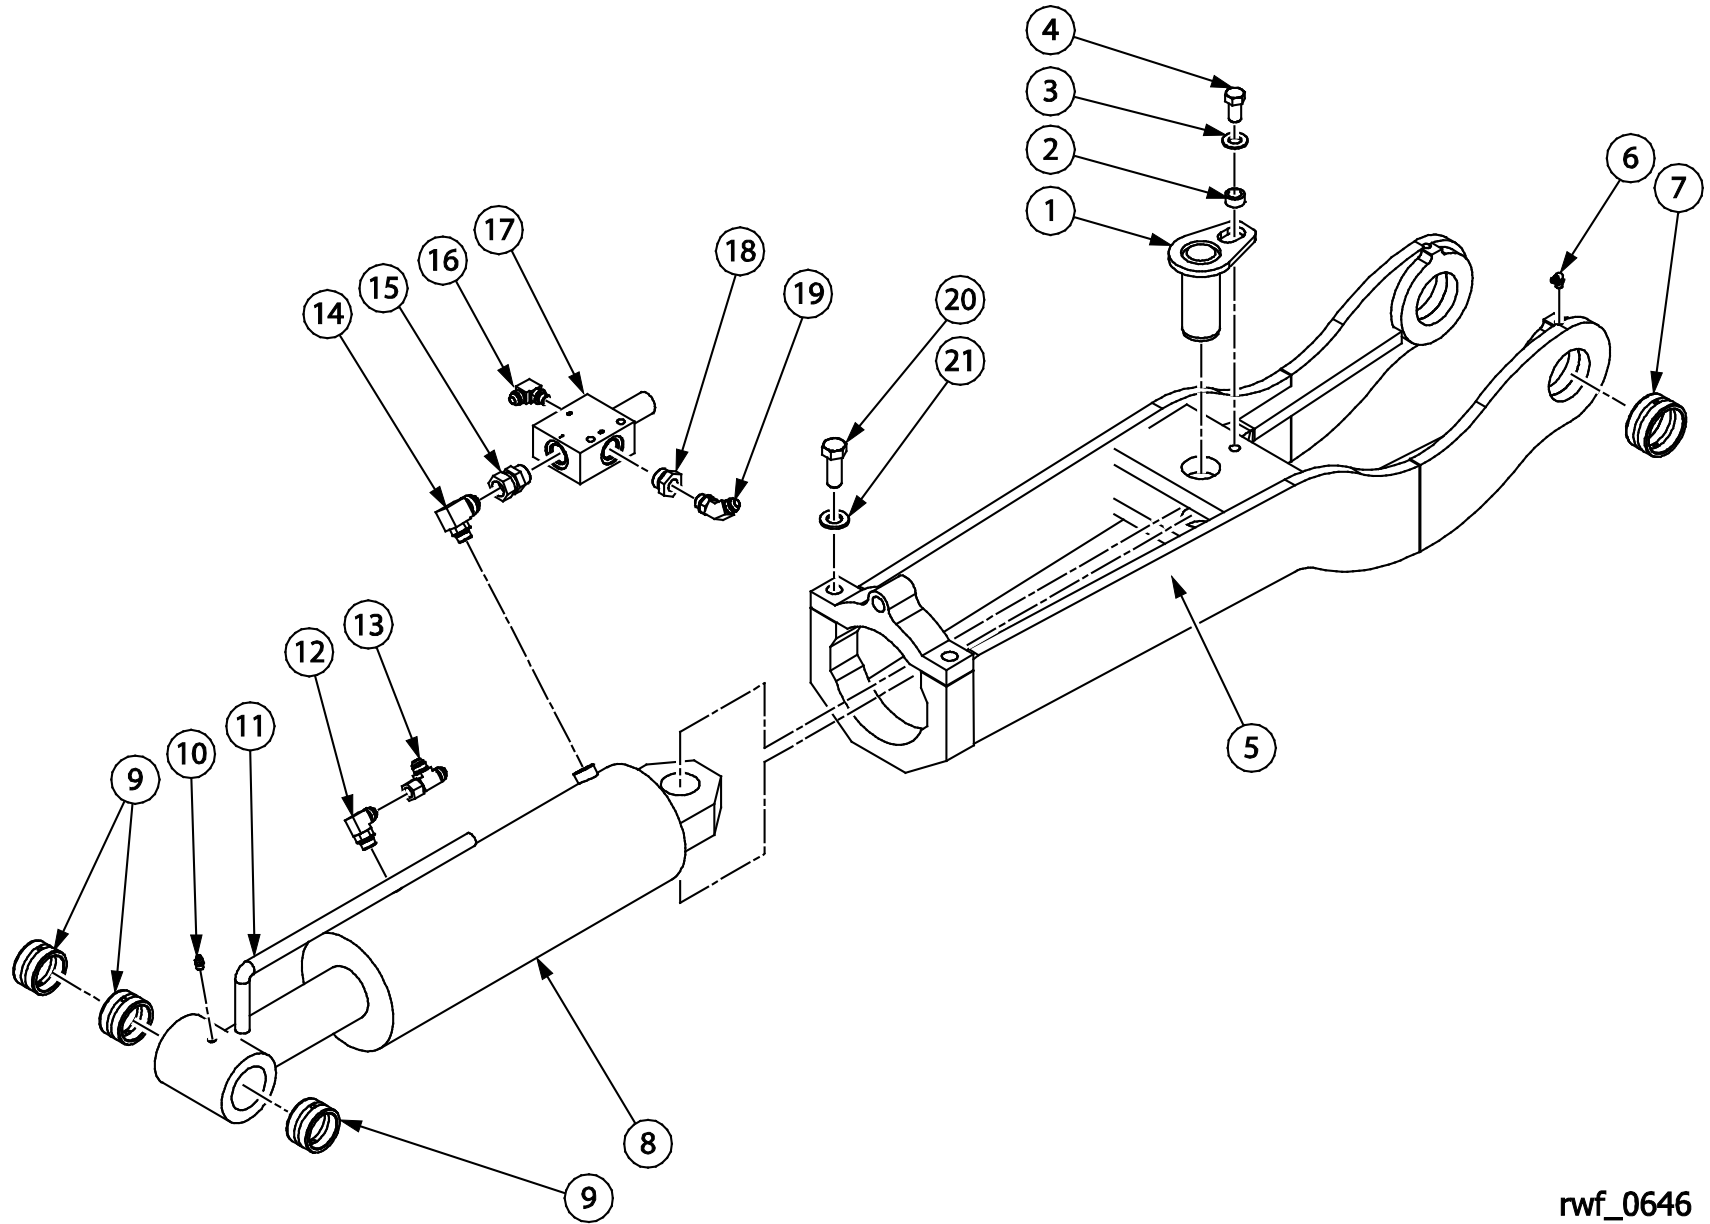

1 BACKPLATE (BACKPLATE SHOWN FOR ILLUSTRATIVE PURPOSES ONLY)

V75-III

PARTS MANUAL

Item	Quantity	Part Number	Description
1	4	113154	BUSHING
2	2	80070	HEX HEAD BOLT
3	4	80581	WASHER
4	4	115057	BOLT SPACER
5	1	117741	PIN ASSEMBLY
6	3	117728	RETAINER PLATE
7	2	117674	BUSHING
8	4	90246	90° ADAPTER
9	4	16840	RUBBER SPACER
10	2	80680	STRAIGHT GREASE FITTING
11	2	13808	SWING CYLINDERS (REFER TO SECTION 8 FOR ASSEMBLY BREAKDOWN)
12	2	10722	SWIVEL BUSHING
13	2	10494	PIN ASSEMBLY
14	2	80089	HEX HEAD BOLT

rwf_0644

Item	Quantity	Part Number	Description
1	1	31218	MAIN MAST WELDMENT
2	2	17850	LIFT CYLINDER TRUNNION ROUND BAR
3	12	80581	WASHER
4	8	80092	HEX HEAD BOLT
5	7	80680	STRAIGHT GREASE FITTING
6	4	116808	BUSHING
7	8	80073	HEX HEAD BOLT
8	8	80580	WASHER
9	4	13877	SWING CYLINDER TRUNNION PLATE
10	4	17838	PIN ASSEMBLY
11	4	115057	BOLT SPACER
12	4	80091	HEX HEAD BOLT
13	1	13809	LIFT CYLINDER (SEE SECTION 9 FOR ASSEMBLY BREAKDOWN)
14	1	10729	SWIVEL BUSHING
15	2	90251	90° ADAPTER
16	2	15352	BUSHING

rwf_0646

Item	Quantity	Part Number	Description
1	1	13891	PIN ASSEMBLY
2	1	115057	BOLT SPACER
3	1	80581	WASHER
4	1	80089	HEX HEAD BOLT
5	1	30492	UPPER LINK WELDMENT
6	2	80682	90° GREASE FITTING
7	2	16323	BUSHING
8	1	20238	ATTITUDE CYLINDER
9	3	15352	• BUSHING
*	1	11180	• SEAL KIT
10	1	80680	STRAIGHT GREASE FITTING
11	1	17784	INDICATOR ROD
12	1	90246	90° ADAPTER
13	1	90413	SWIVEL TEE
14	1	90247	90° ADAPTER
15	1	90993	STRAIGHT ADAPTER
16	1	90244	90° ADAPTER
17	1	14816	HOLDING VALVE
18	1	90956	STRAIGHT REDUCER
19	1	90232	45° ADAPTER
20	2	80111	HEX HEAD BOLT
21	2	80582	WASHER

rwf_0647

Item	Quantity	Part Number	Description
1	2	80519	LOCK NUT
2	1	17831	PIVOT ARM WELDMENT
3	4	80682	90° GREASE FITTING
4	1	30493	LOWER LINK WELDMENT
5	4	16323	BUSHING
6	2	80584	WASHER
7	2	17795	BOSS
8	1	17835	THREADED ROD
9	2	16192	RED ISOLATOR
10	2	10498	PIN ASSEMBLY
11	2	115057	BOLT SPACER
12	2	80581	WASHER
13	2	80089	HEX HEAD BOLT
14	1	17834	TOP PLATE WELDMENT