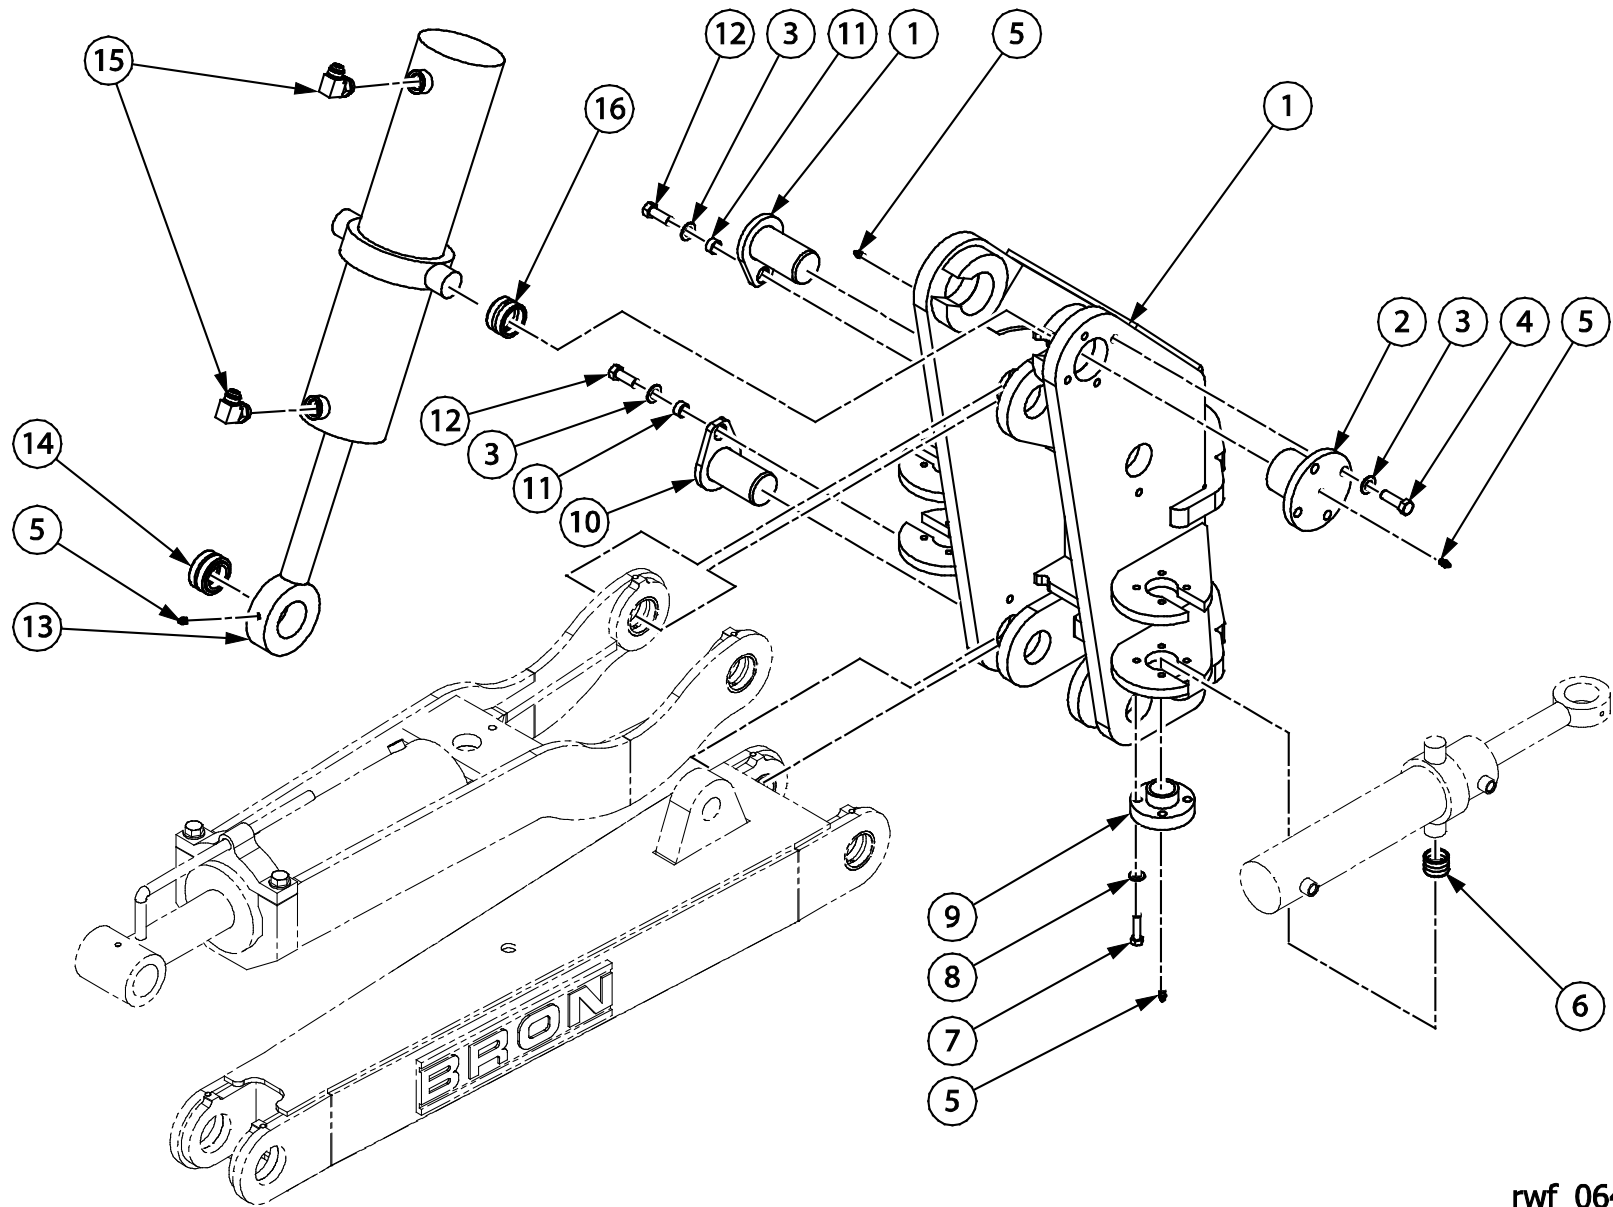

1 BACKPLATE (BACKPLATE SHOWN FOR ILLUSTRATIVE PURPOSES ONLY)

V75-III

PARTS MANUAL

Item	Quantity	Part Number	Description
1	4	113154	BUSHING
2	2	80070	HEX HEAD BOLT
3	4	80581	WASHER
4	4	115057	BOLT SPACER
5	1	117741	PIN ASSEMBLY
6	3	117728	RETAINER PLATE
7	2	117674	BUSHING
8	4	90246	90° ADAPTER
9	4	16840	RUBBER SPACER
10	2	80680	STRAIGHT GREASE FITTING
11	2	13808	SWING CYLINDERS (REFER TO SECTION 8 FOR ASSEMBLY BREAKDOWN)
12	2	10722	SWIVEL BUSHING
13	2	10494	PIN ASSEMBLY
14	2	80089	HEX HEAD BOLT

rwf_0644

Item	Quantity	Part Number	Description
1	1	31218	MAIN MAST WELDMENT
2	2	17850	LIFT CYLINDER TRUNNION ROUND BAR
3	12	80581	WASHER
4	8	80092	HEX HEAD BOLT
5	7	80680	STRAIGHT GREASE FITTING
6	4	116808	BUSHING
7	8	80073	HEX HEAD BOLT
8	8	80580	WASHER
9	4	13877	SWING CYLINDER TRUNNION PLATE
10	4	17838	PIN ASSEMBLY
11	4	115057	BOLT SPACER
12	4	80091	HEX HEAD BOLT
13	1	13809	LIFT CYLINDER (SEE SECTION 9 FOR ASSEMBLY BREAKDOWN)
14	1	10729	SWIVEL BUSHING
15	2	90251	90° ADAPTER
16	2	15352	BUSHING

rwf_0646

Item	Quantity	Part Number	Description
1	1	13891	PIN ASSEMBLY
2	1	115057	BOLT SPACER
3	1	80581	WASHER
4	1	80089	HEX HEAD BOLT
5	1	30492	UPPER LINK WELDMENT
6	2	80682	90° GREASE FITTING
7	2	16323	BUSHING
8	1	20238	ATTITUDE CYLINDER
9	3	15352	• BUSHING
*	1	11180	• SEAL KIT
10	1	80680	STRAIGHT GREASE FITTING
11	1	17784	INDICATOR ROD
12	1	90246	90° ADAPTER
13	1	90413	SWIVEL TEE
14	1	90247	90° ADAPTER
15	1	90993	STRAIGHT ADAPTER
16	1	90244	90° ADAPTER
17	1	14816	HOLDING VALVE
18	1	90956	STRAIGHT REDUCER
19	1	90232	45° ADAPTER
20	2	80111	HEX HEAD BOLT
21	2	80582	WASHER