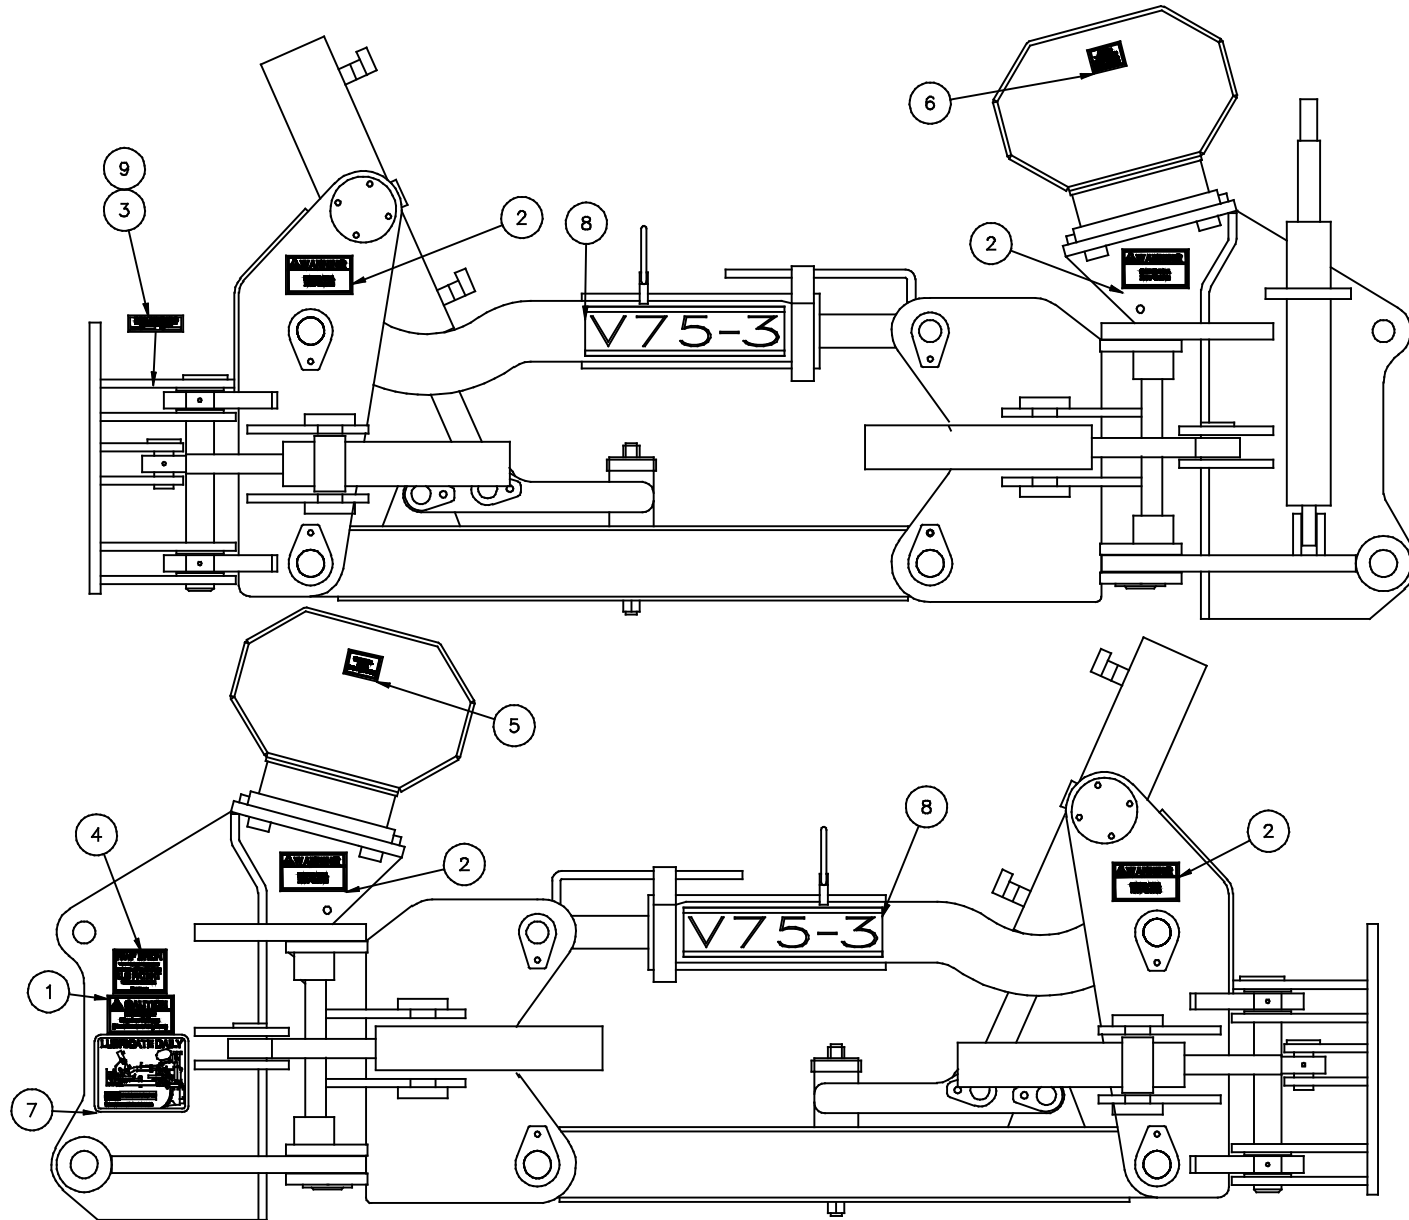

rwf_0803

Item	Quantity	Part Number	Description
1	1	11982	WARNING NO WELDING DECAL
2	4	11983	WARNING SWING AREA DECAL
3	REF	REF	SERIAL PLATE FOR REFERENCE ONLY *PART CANNOT BE ORDERED*
4	1	16923	PATENT PENDING DECAL
5	1	16943	CHECK OIL DAILY DECAL
6	1	16944	GREASING DECAL
7	1	17162	LUBRICATE DAILY DECAL
8	2	117077	V75-3 DECAL
9	2	80770	RIVET