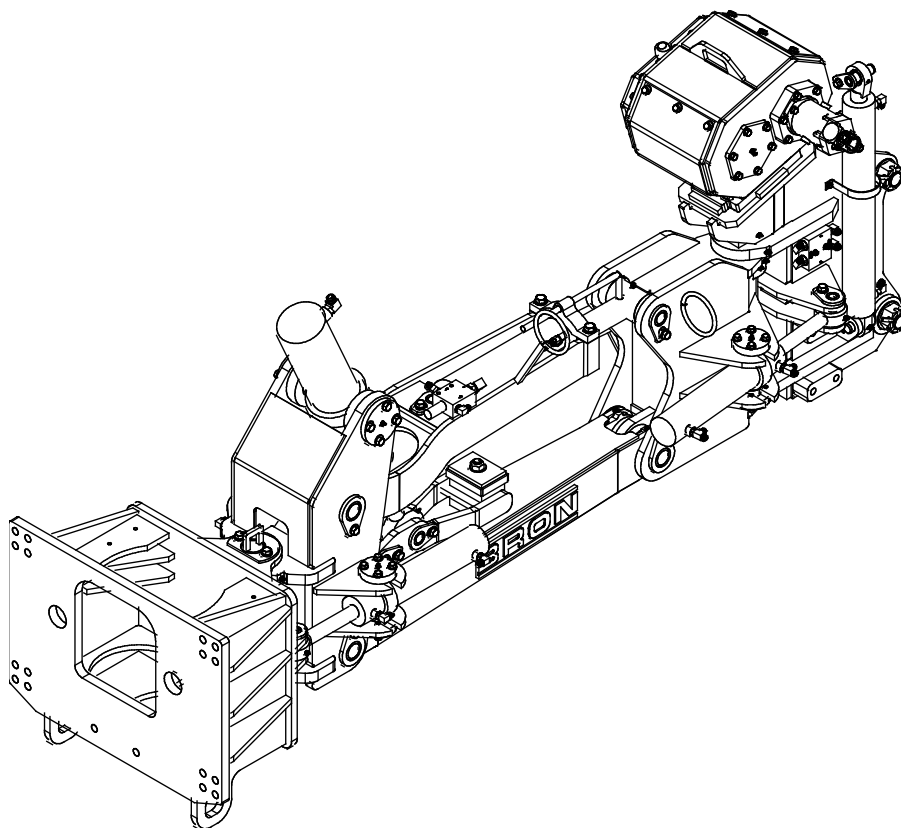

RWF BRON

V75-III PLOW PARTS MANUAL

RWF INDUSTRIES

873 Devonshire Ave., Woodstock,

Ontario N4S 8Z4

Tel: (519) 421-0036

Toll Free: 1-800-263-1060

Fax: (519) 421-0028

Email: parts@rwfbron.com