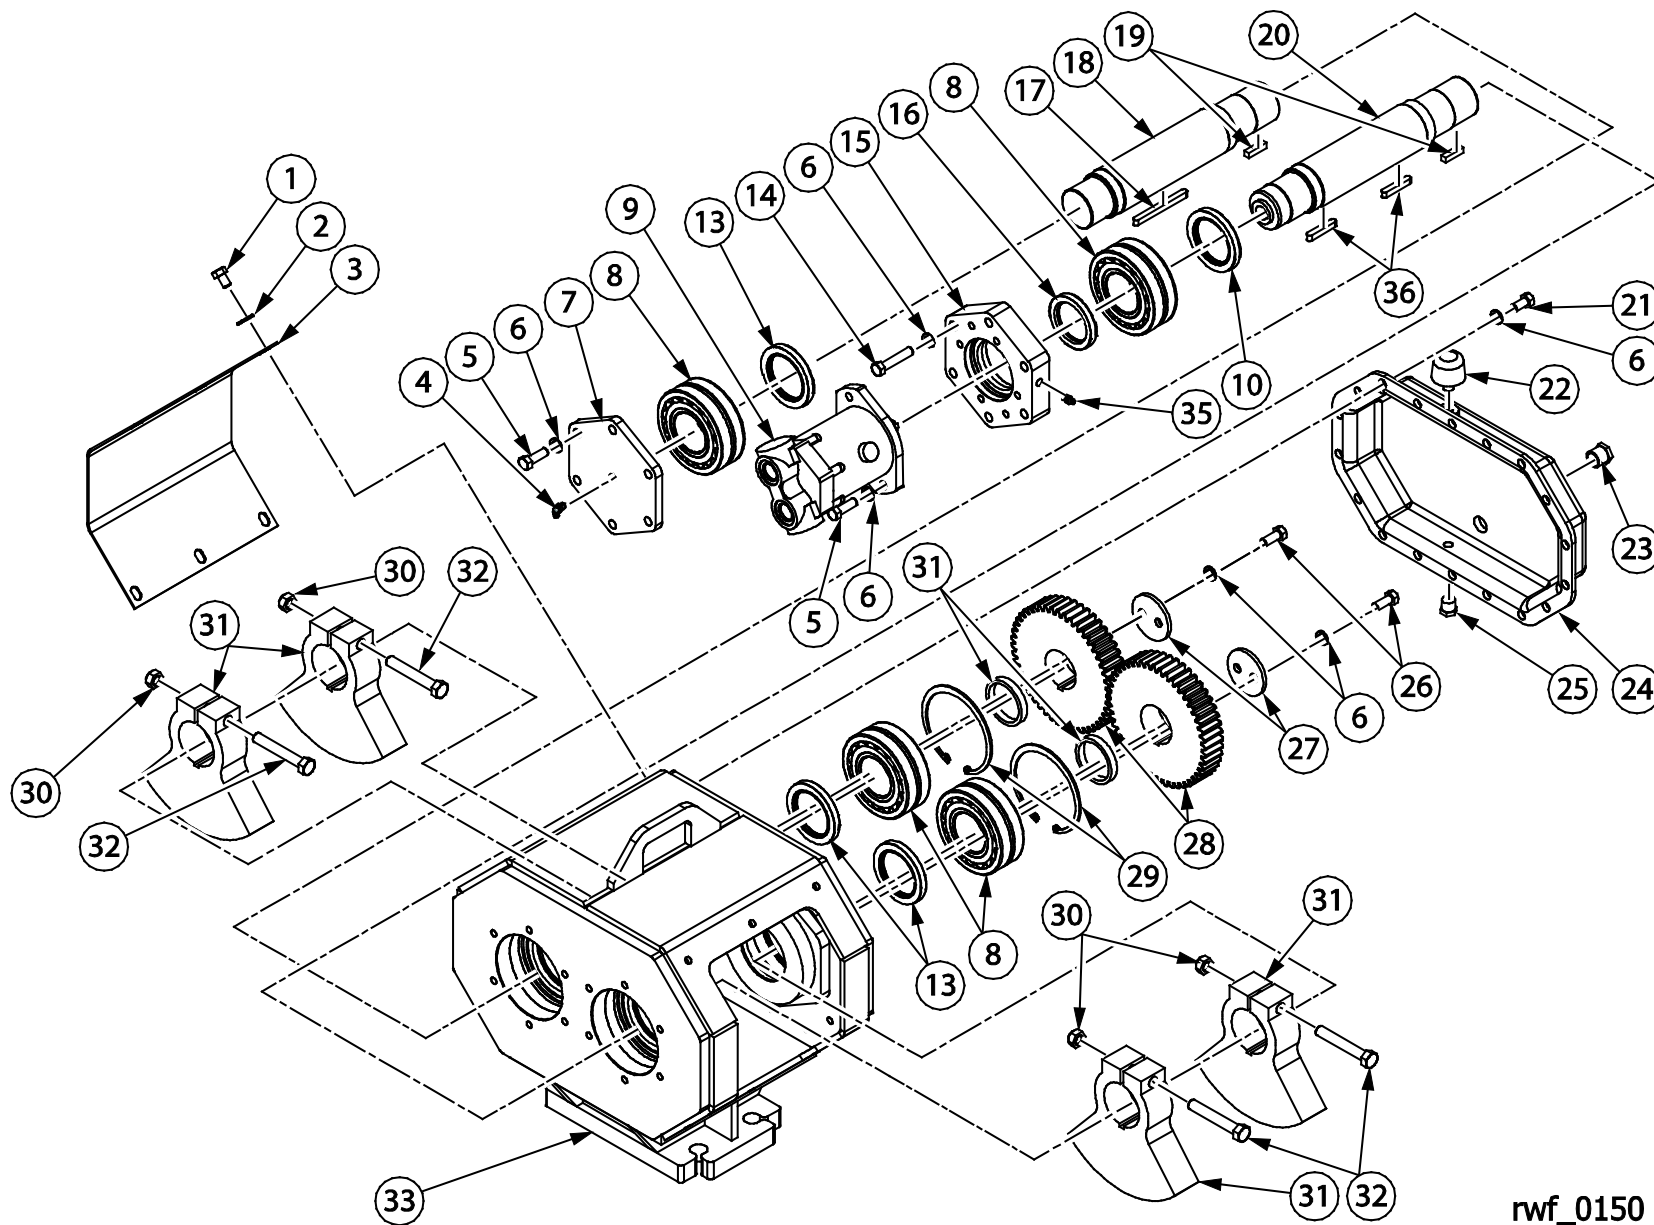

rwf_0150

Item	Quantity	Part Number	Description
1	12	80068	HEX HEAD BOLT
2	12	80580	WASHER
3	2	20609	COVER
4	1	80682	90° GREASE FITTING
5	8	80071	HEX HEAD BOLT
6	36	80567	LOCK WASHER
7	1	20617	BLIND COVER
8	4	14776	SHAKER BEARING
9	1	11028	SHAKER BOX HYDRAULIC MOTOR
10	0.68 L	99-00004	GEAR OIL
13	4	14777	SHAKER SHAFT OIL SEAL
14	6	80075	HEX HEAD BOLT
15	1	20616	SHAKER DRIVE COVER PLATE
16	1	14798	SHAKER SHAFT OIL SEAL
17	1	14781	KEY
18	1	20606	DRIVEN SHAFT
19	2	14782	KEY
20	1	20605	SHAKER DRIVE SHAFT
21	18	80069	HEX HEAD BOLT
22	1	17003	BREATHER
23	1	12044	FLUID LEVEL GAUGE
24	1	30387	GEAR COVER
25	1	14786	PLUG
26	4	80070	HEX HEAD BOLT
27	2	14779	END PLATE
28	2	20607	SHAKER GEAR
29	2	14778	SHAKER RETAINING RING
30	4	80516	LOCK NUT
31	4	20608	SHAKER WEIGHT
32	4	80100	HEX HEAD BOLT
33	1	31462	SHAKER BOX
34	2	14783	SHAKER SPACER
35	1	80680	STRAIGHT GREASE FITTING