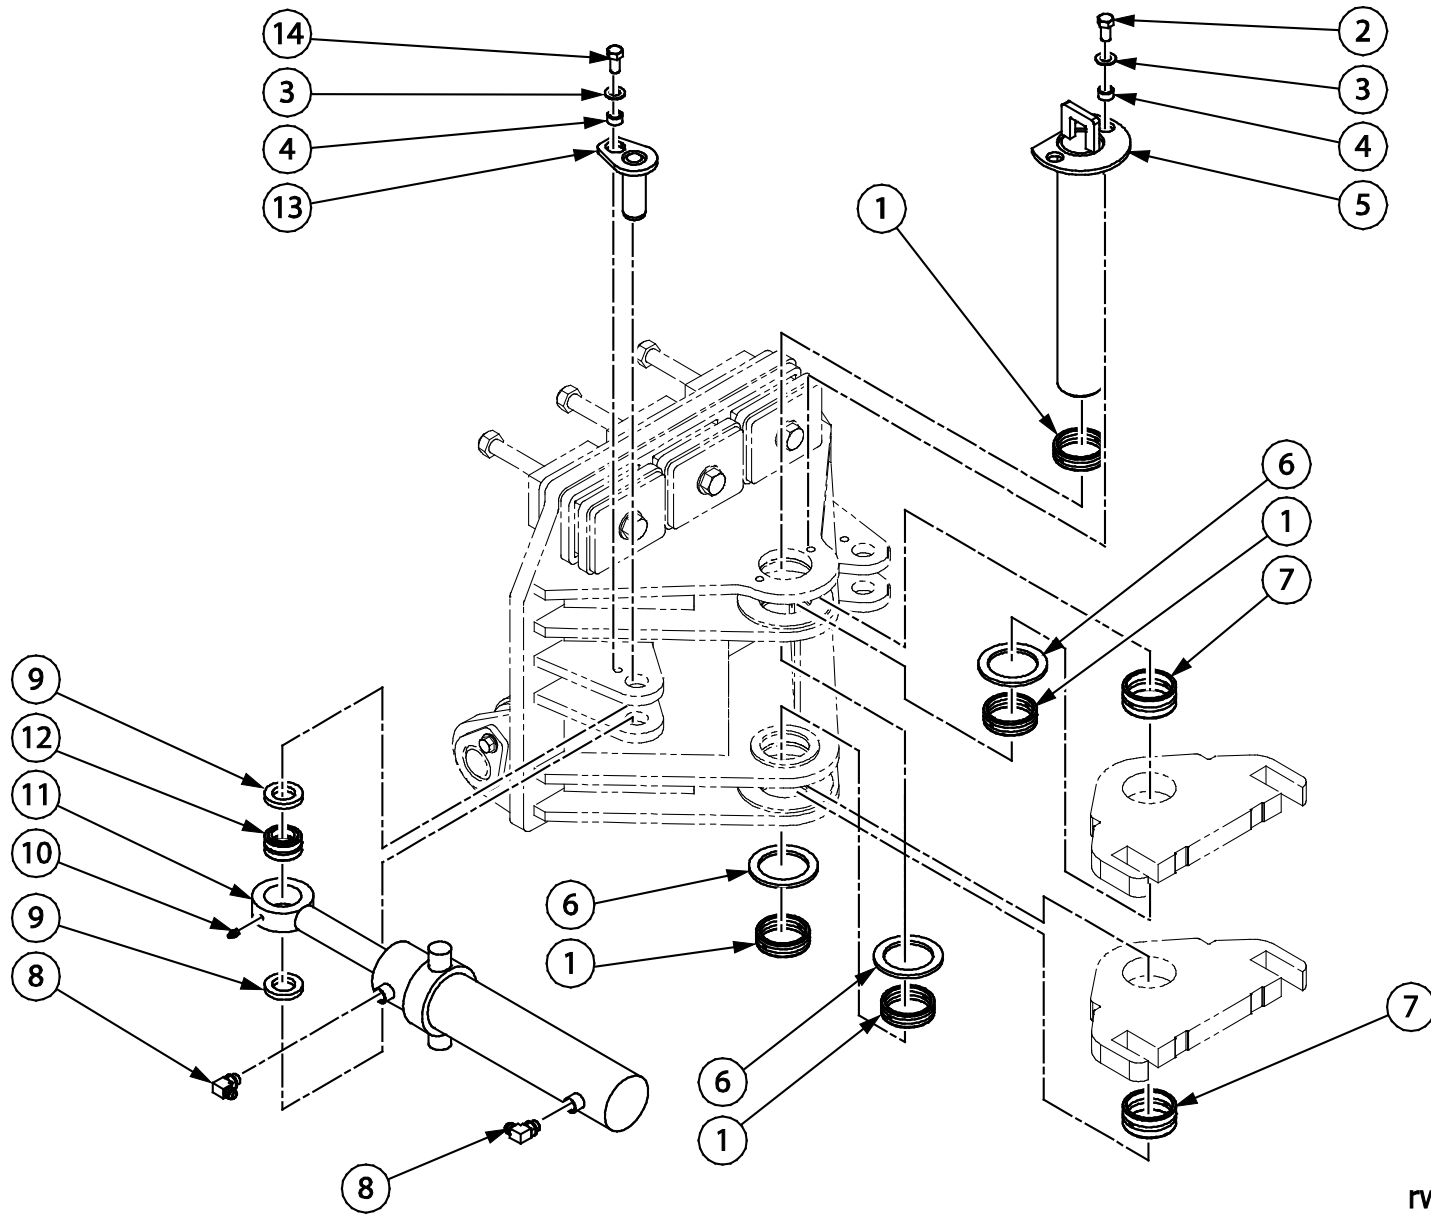

1 BACKPLATE (BACKPLATE SHOWN FOR ILLUSTRATIVE PURPOSES ONLY)

rwf_1511

1 BACKPLATE (BACKPLATE SHOWN FOR ILLUSTRATIVE PURPOSES ONLY)

V75-III

PARTS MANUAL

Item	Quantity	Part Number	Description
1	4	113154	BUSHING
2	2	80070	HEX HEAD BOLT
3	4	80581	WASHER
4	4	115057	BOLT SPACER
5	1	117741	PIN ASSEMBLY
6	3	117728	RETAINER PLATE
7	2	117674	BUSHING
8	4	90246	90° ADAPTER
9	4	16840	RUBBER SPACER
10	2	80680	STRAIGHT GREASE FITTING
11	2	13808	SWING CYLINDERS (REFER TO SECTION 8 FOR ASSEMBLY BREAKDOWN)
12	2	10722	SWIVEL BUSHING
13	2	10494	PIN ASSEMBLY
14	2	80089	HEX HEAD BOLT