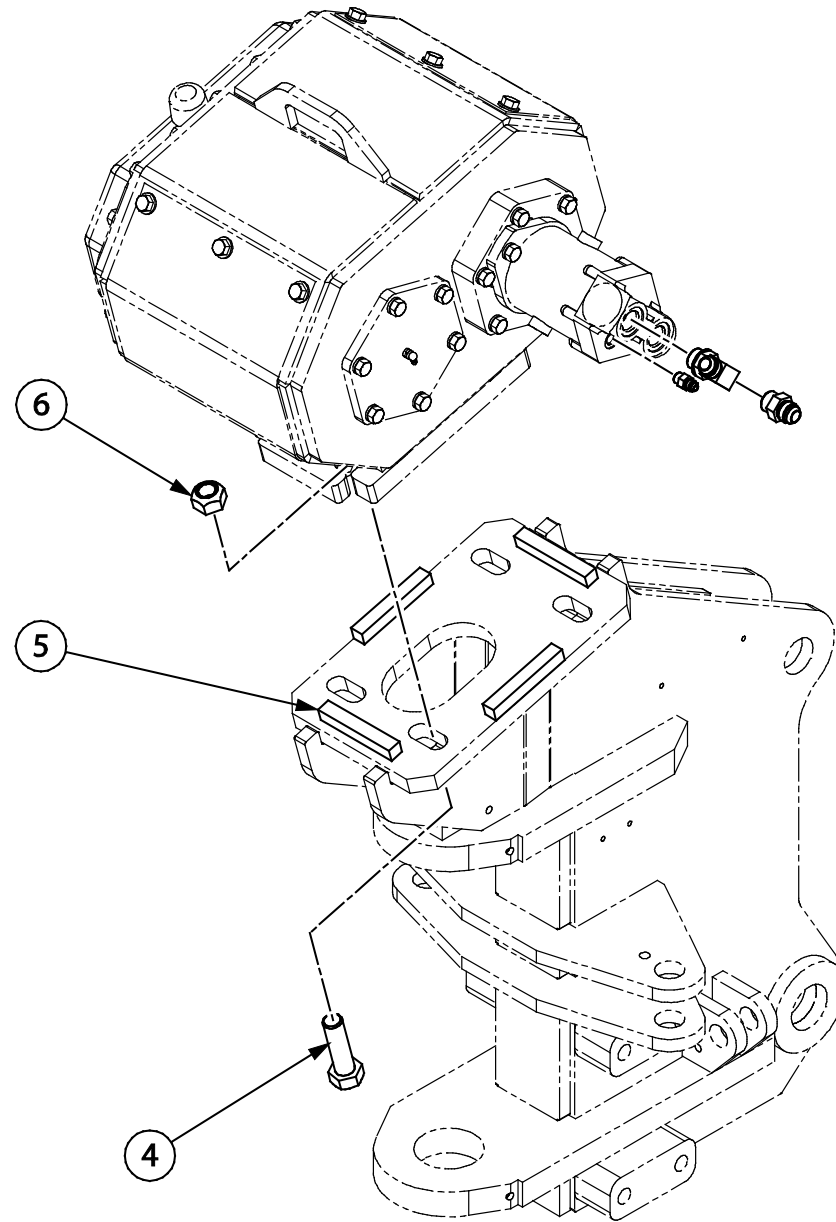

rwf_0651

Item	Quantity	Part Number	Description
4	4	16625	HEX HEAD BOLT
5	4	12430	KEYSTOCK
6	4	16626	LOCK NUT